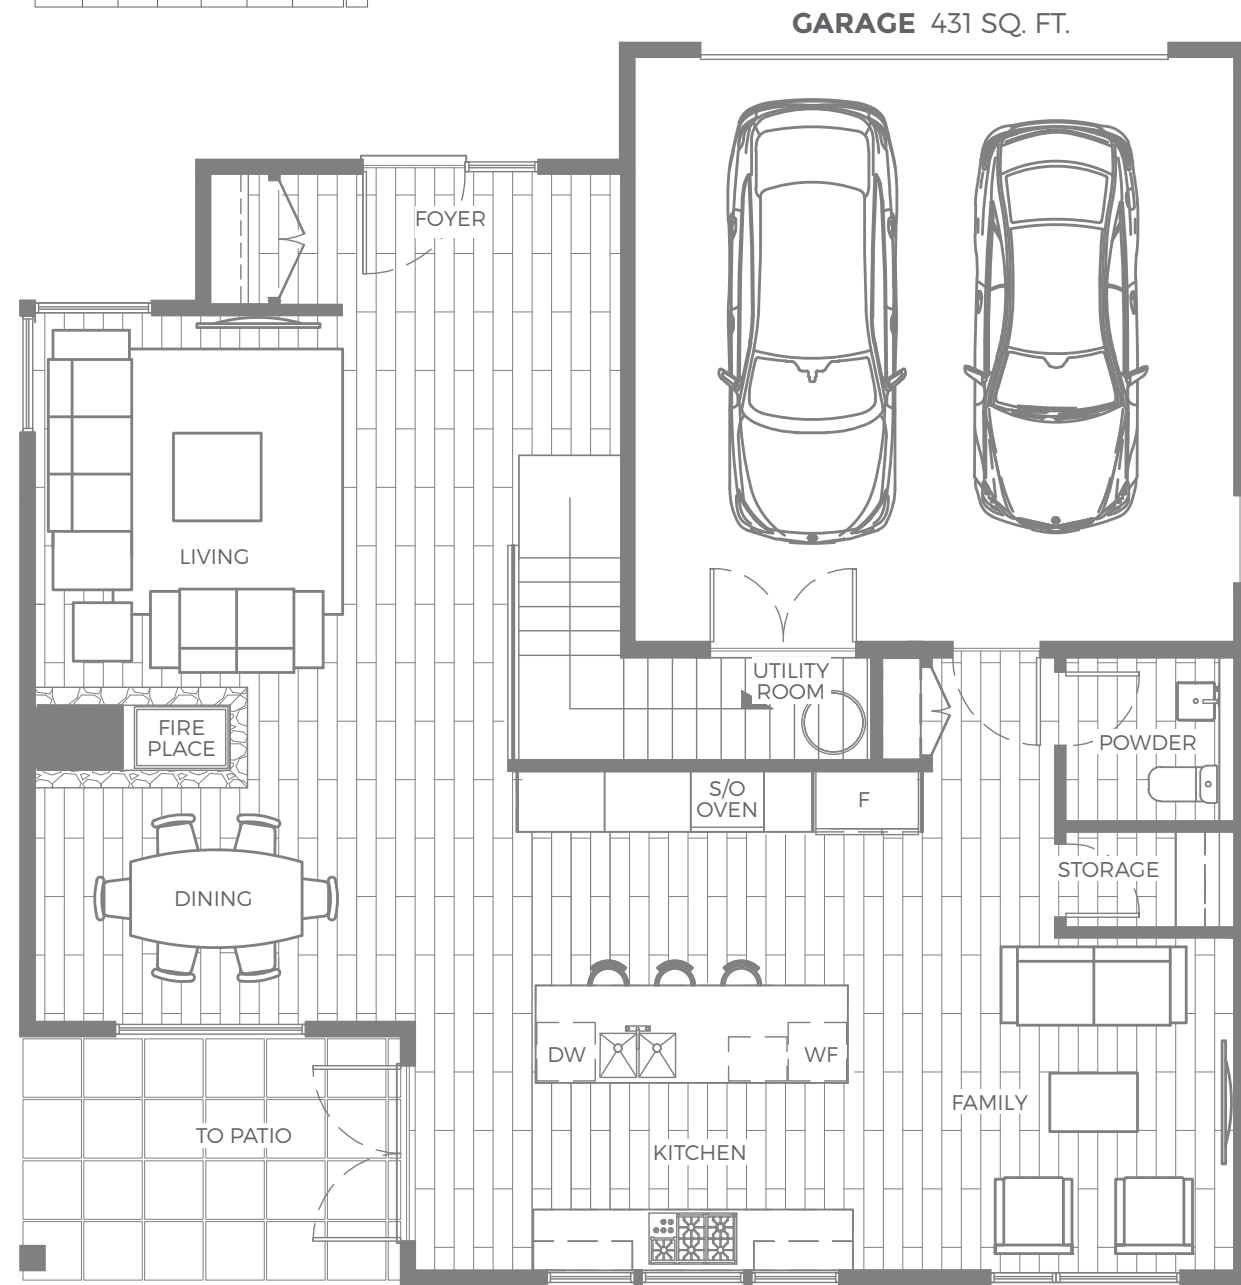

HOME 11

PLAN

B2

3 BEDROOM
3.5 BATH

2,534
SQ. FT.

FIRST FLOOR 1,131 SQ. FT.

SECOND FLOOR 1,403 SQ. FT.