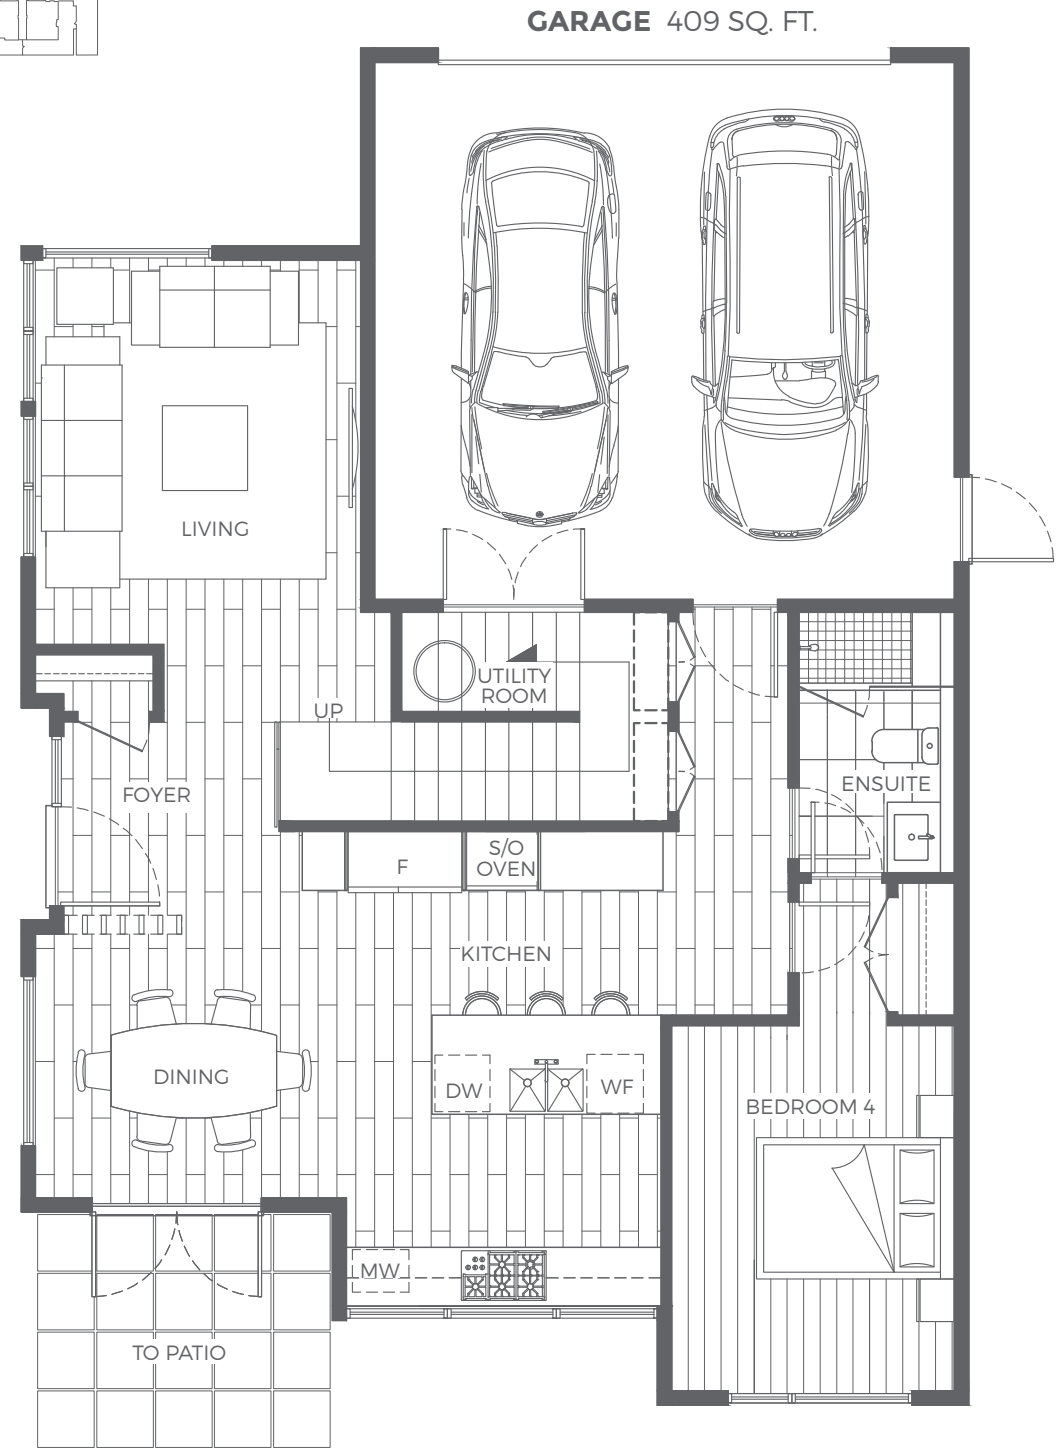

HOME 13

PLAN

B1

4 BEDROOM
4 BATH

2,243
SQ. FT.

FIRST FLOOR 994 SQ. FT.

SECOND FLOOR 1,249 SQ. FT.