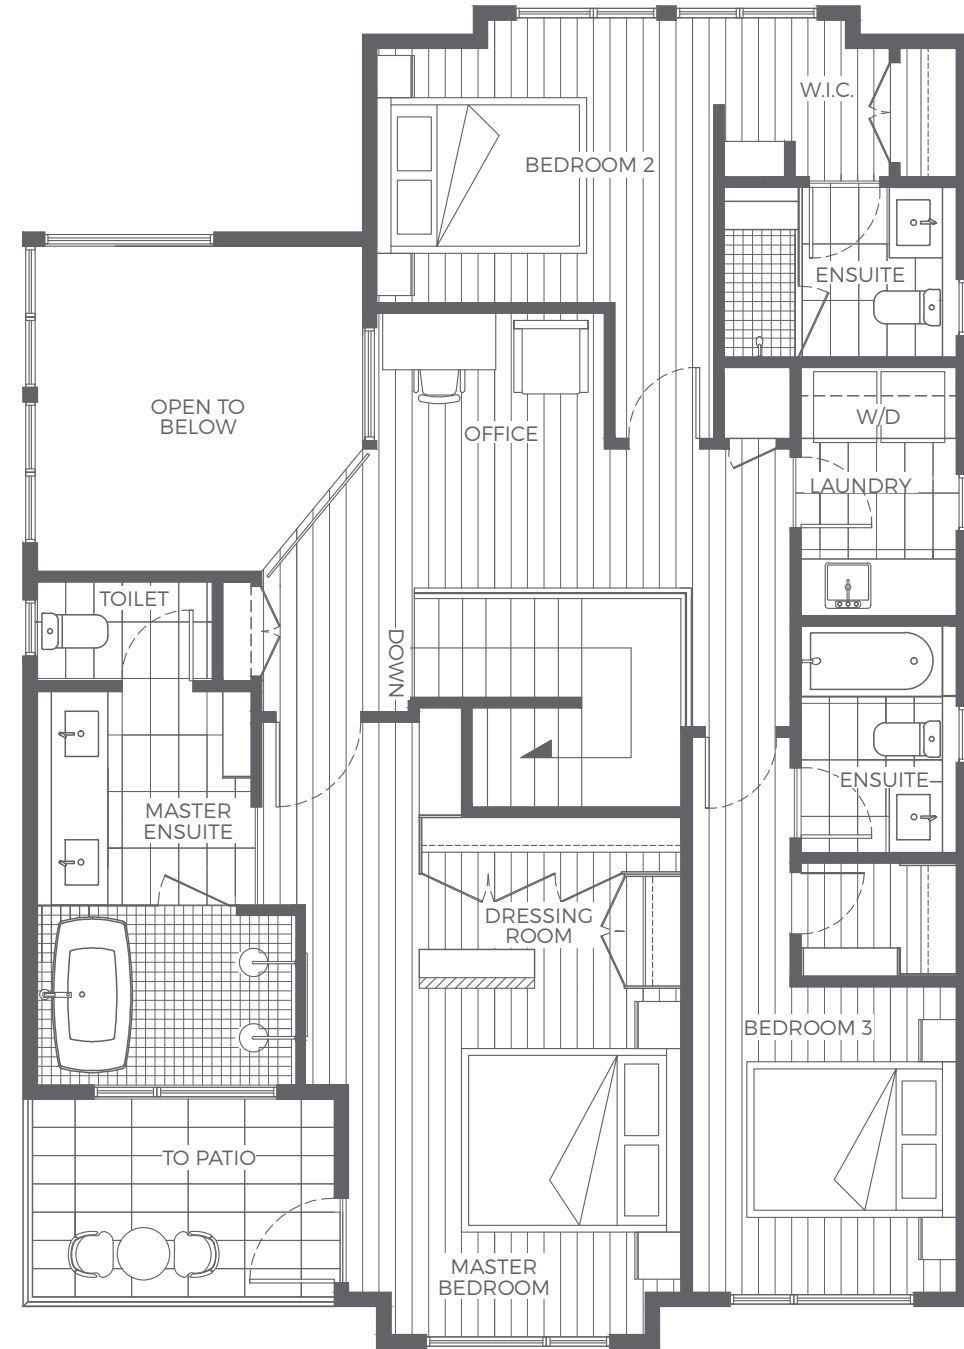

HOME 13

PLAN

B1

4 BEDROOM
4 BATH

2,243
SQ. FT.

FIRST FLOOR 994 SQ. FT.

SECOND FLOOR 1,249 SQ. FT.