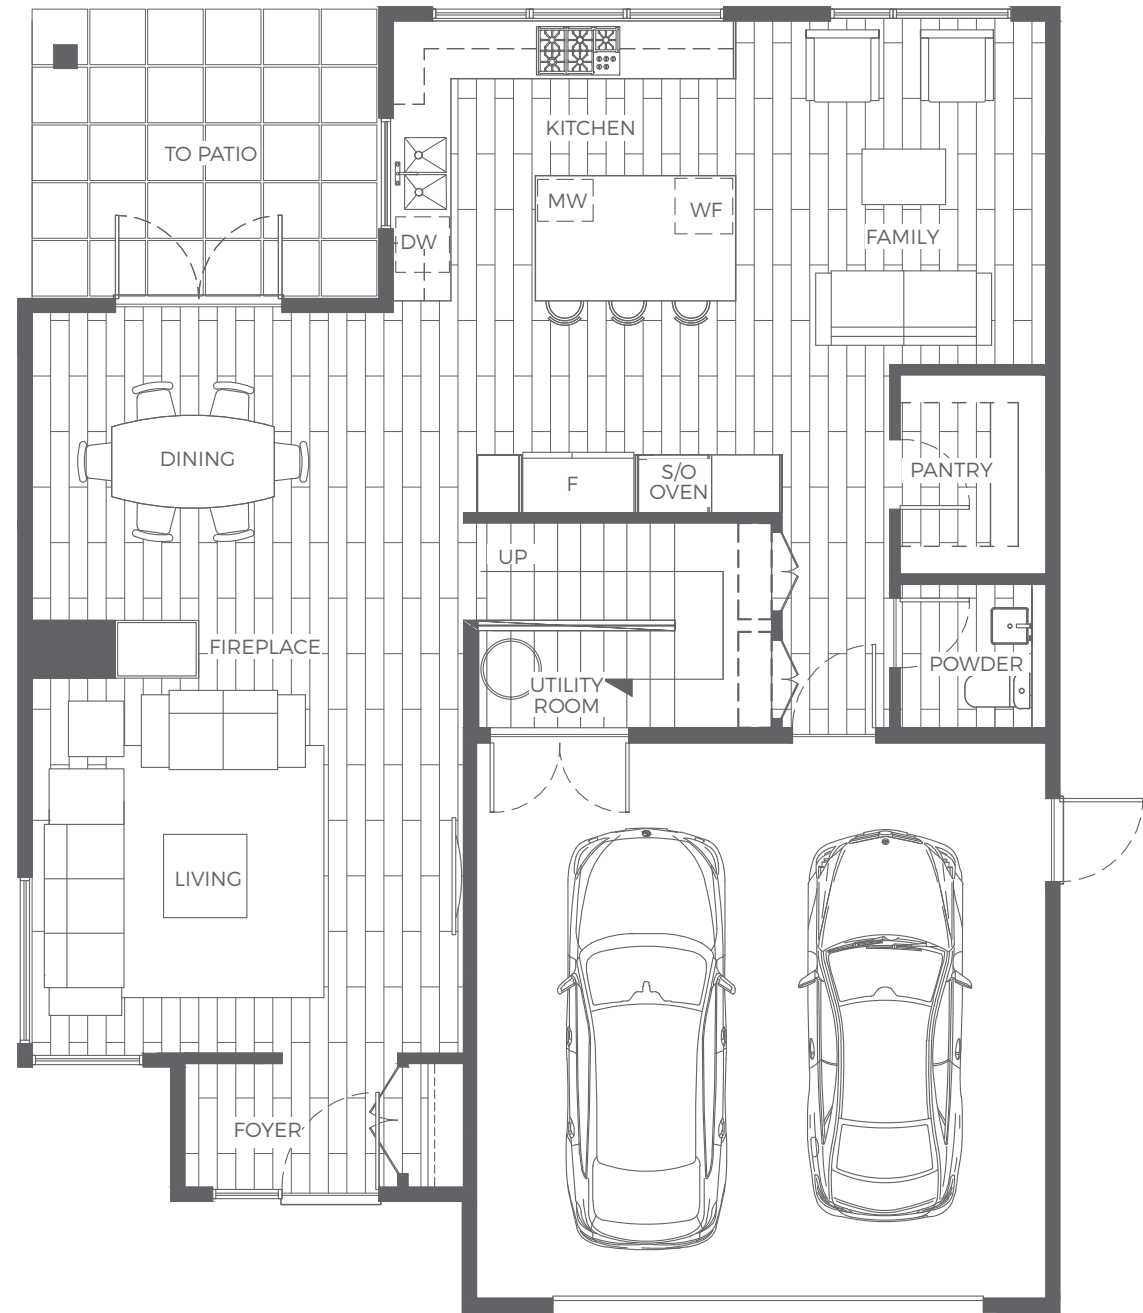

HOME 18

PLAN

B

3 BEDROOM
3.5 BATH

2,503
SQ. FT.

FIRST FLOOR 1,103 SQ. FT.

SECOND FLOOR 1,400 SQ. FT.