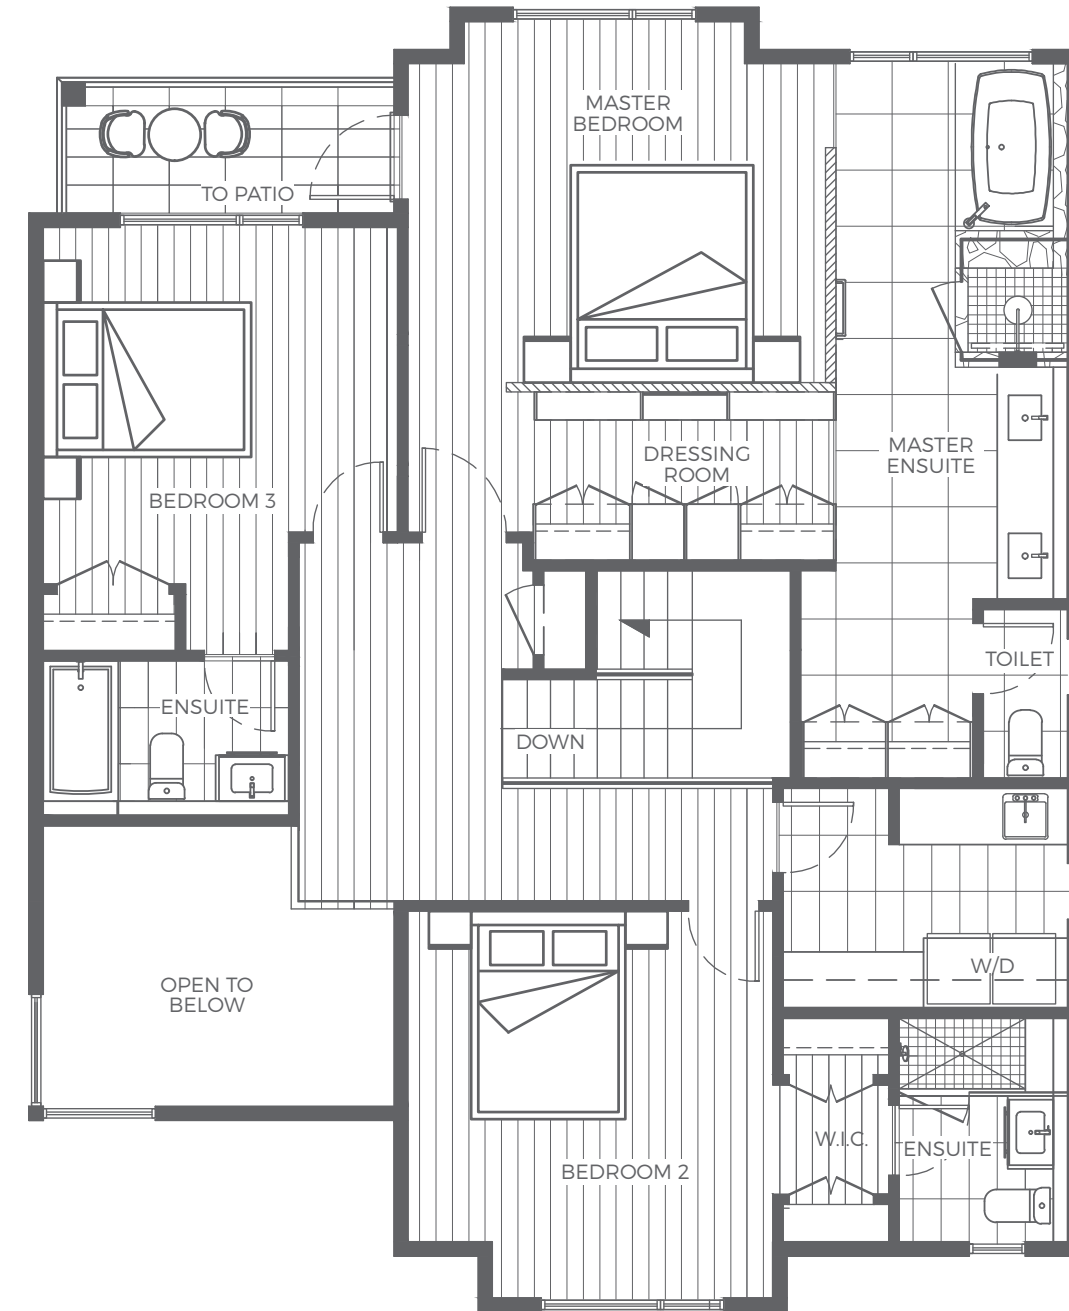

HOME 18

PLAN

B

3 BEDROOM
3.5 BATH

2,503
SQ. FT.

FIRST FLOOR 1,103 SQ. FT.

SECOND FLOOR 1,400 SQ. FT.