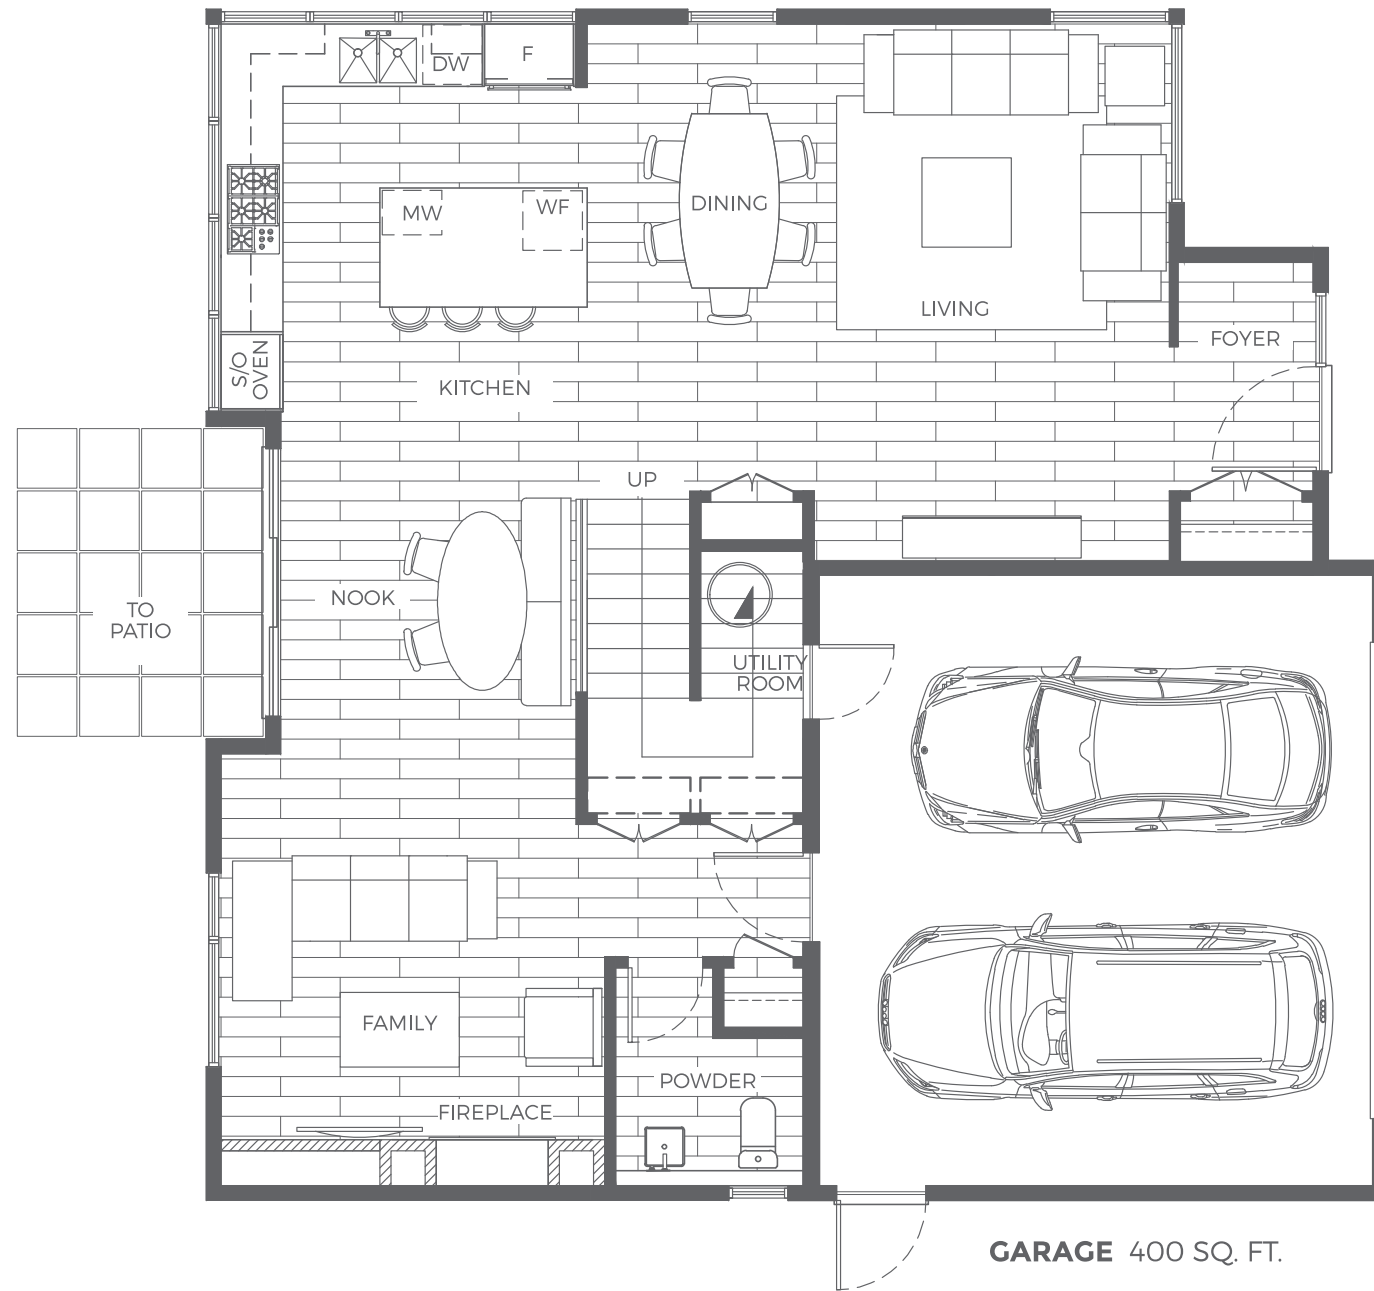

HOME 7

PLAN

AA

3 BEDROOM
3.5 BATH

2,383
SQ. FT.

FIRST FLOOR 1,088 SQ. FT.

SECOND FLOOR 1,295 SQ. FT.